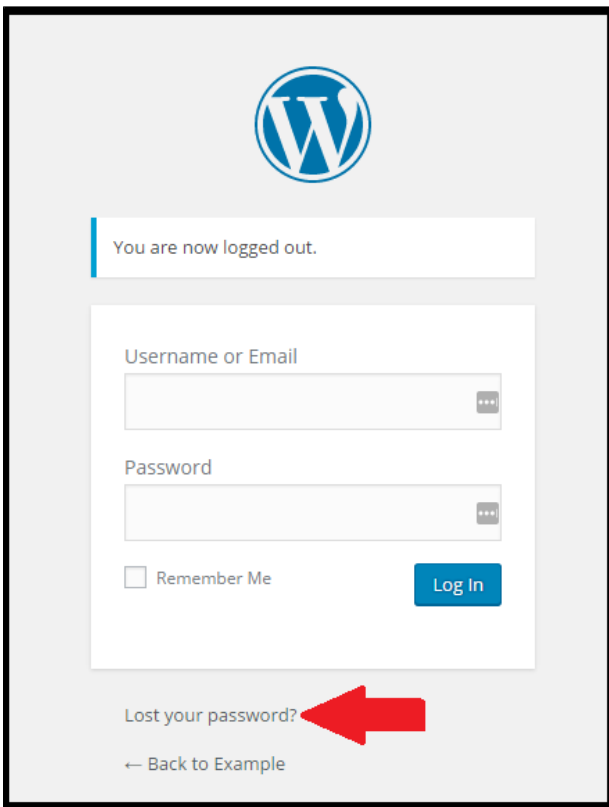

Step 4: Enter the email associated with your UK2 WordPress account.

This is typically the email you use to log into your CHI account unless you have previously changed it.

Step 5: Check for an email from WordPress in your inbox.

You should receive an email from `Yourwebsite@wordpress.com` within a few minutes. Click the link found within the body of the email to continue changing your password.

If it does not appear in your inbox within a few minutes, check your spam or junk folder.

Step 6: Enter the password you would like to use and click "Reset Password". Be sure that your password meets the safety criteria outlined by WordPress.