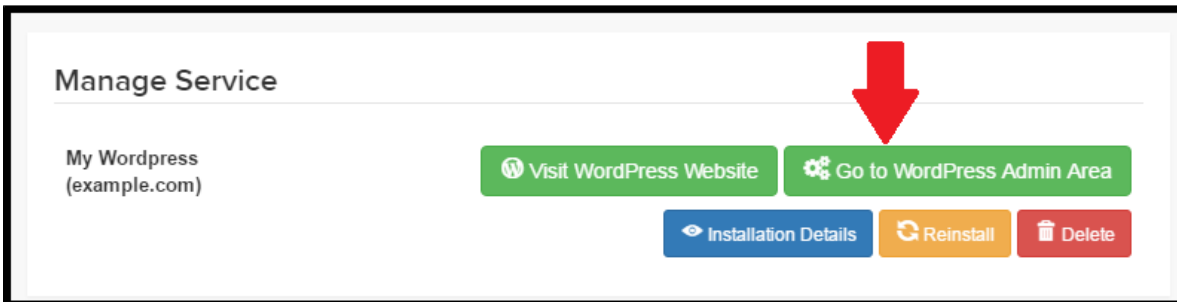

Step 3: Click on the “Lost your password?” link found at the bottom of your login screen.